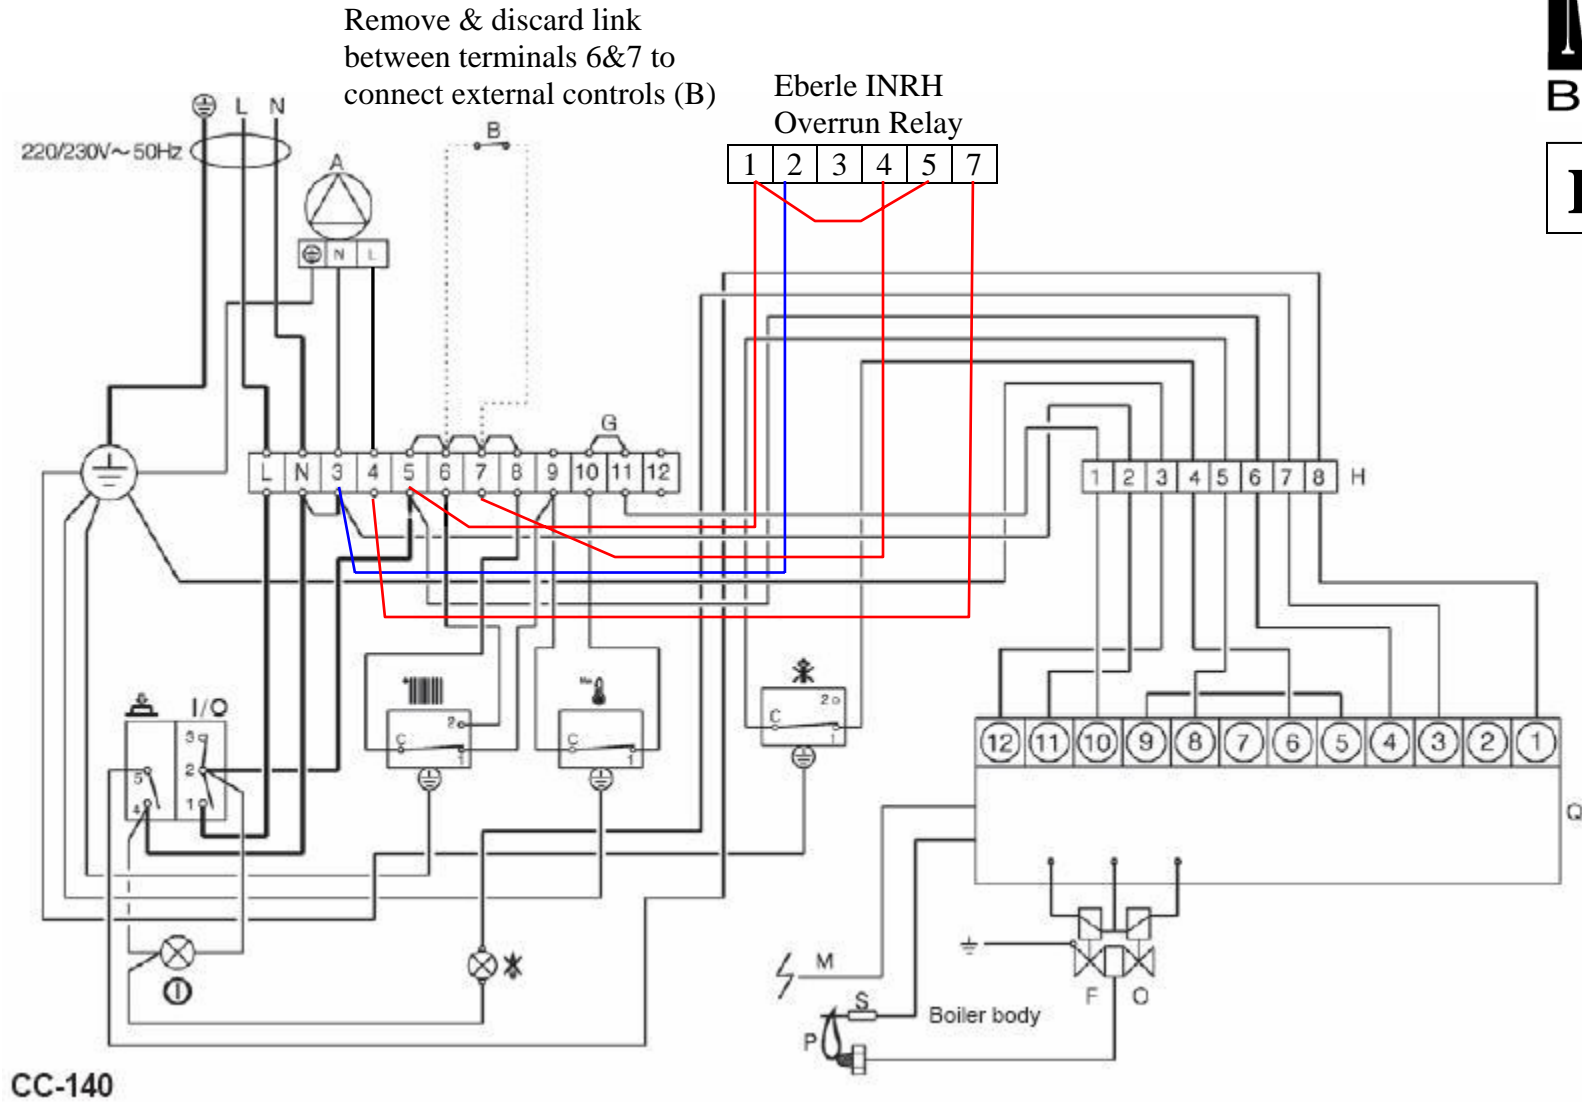

# Wiring Scheme for Regency G100/40 Control Panel with Pump Overrun Timer Included

**L295**

Customer Copy.  
G100-30/40/50 CC140  
250906 PG